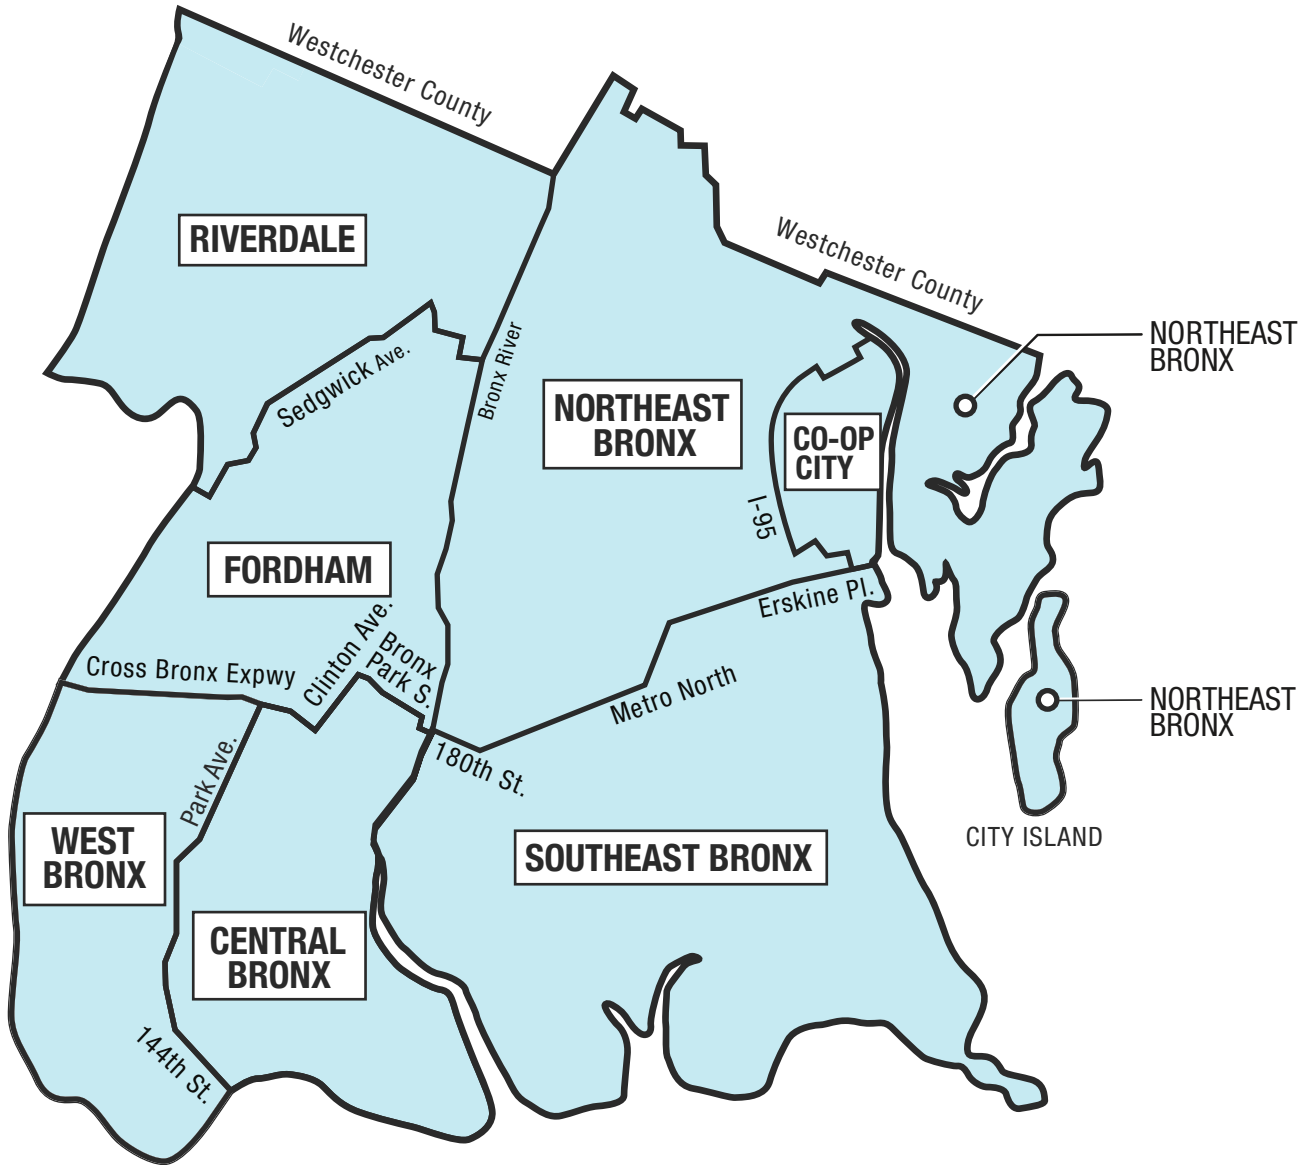

Table 5: Networks with the 6 Hour CSRP Response Period

Borough	Network	Event Call Window
Manhattan	BEEKMAN	2:00 PM – 6:00 PM
Manhattan	BOWLING GREEN	11:00 AM – 3:00 PM
Manhattan	CITY HALL	2:00 PM – 6:00 PM
Brooklyn	FLATBUSH	4:00 PM – 8:00 PM
Manhattan	GREELEY SQUARE	11:00 AM – 3:00 PM
Manhattan	HERALD SQUARE	11:00 AM – 3:00 PM
Manhattan	HUNTER	11:00 AM – 3:00 PM
Queens	JACKSON HEIGHTS	4:00 PM – 8:00 PM
Queens	JAMAICA	4:00 PM – 8:00 PM
Manhattan	LENOX HILL	2:00 PM – 6:00 PM
Queens	LONG ISLAND CITY	2:00 PM – 6:00 PM
Manhattan	MIDTOWN WEST	2:00 PM – 6:00 PM
Manhattan	PARK PLACE	11:00 AM – 3:00 PM
Manhattan	PLAZA	11:00 AM – 3:00 PM
Queens	REGO PARK	4:00 PM – 8:00 PM
Bronx	SOUTHEAST BRONX	4:00 PM – 8:00 PM
Manhattan	SUTTON	11:00 AM – 3:00 PM
Manhattan	TURTLE BAY	11:00 AM – 3:00 PM

Bronx Map

- 11 a.m. - 3 p.m. (11:00 - 15:00)
- 2 p.m. - 6 p.m. (14:00 - 18:00)
- 4 p.m. - 8 p.m. (16:00 - 20:00)
- 7 p.m. - 11 p.m. (19:00 - 23:00)

Notes: All boundaries are approximate.

Certain northern portions of Riverdale may be part of the Granite Hill network in Westchester.

Certain northern portions of the Northeast Bronx network may be part of the Washington Street network in Westchester.

Brooklyn Map

- 11 a.m. - 3 p.m. (11:00 - 15:00)
- 2 p.m. - 6 p.m. (14:00 - 18:00)
- 4 p.m. - 8 p.m. (16:00 - 20:00)
- 7 p.m. - 11 p.m. (19:00 - 23:00)