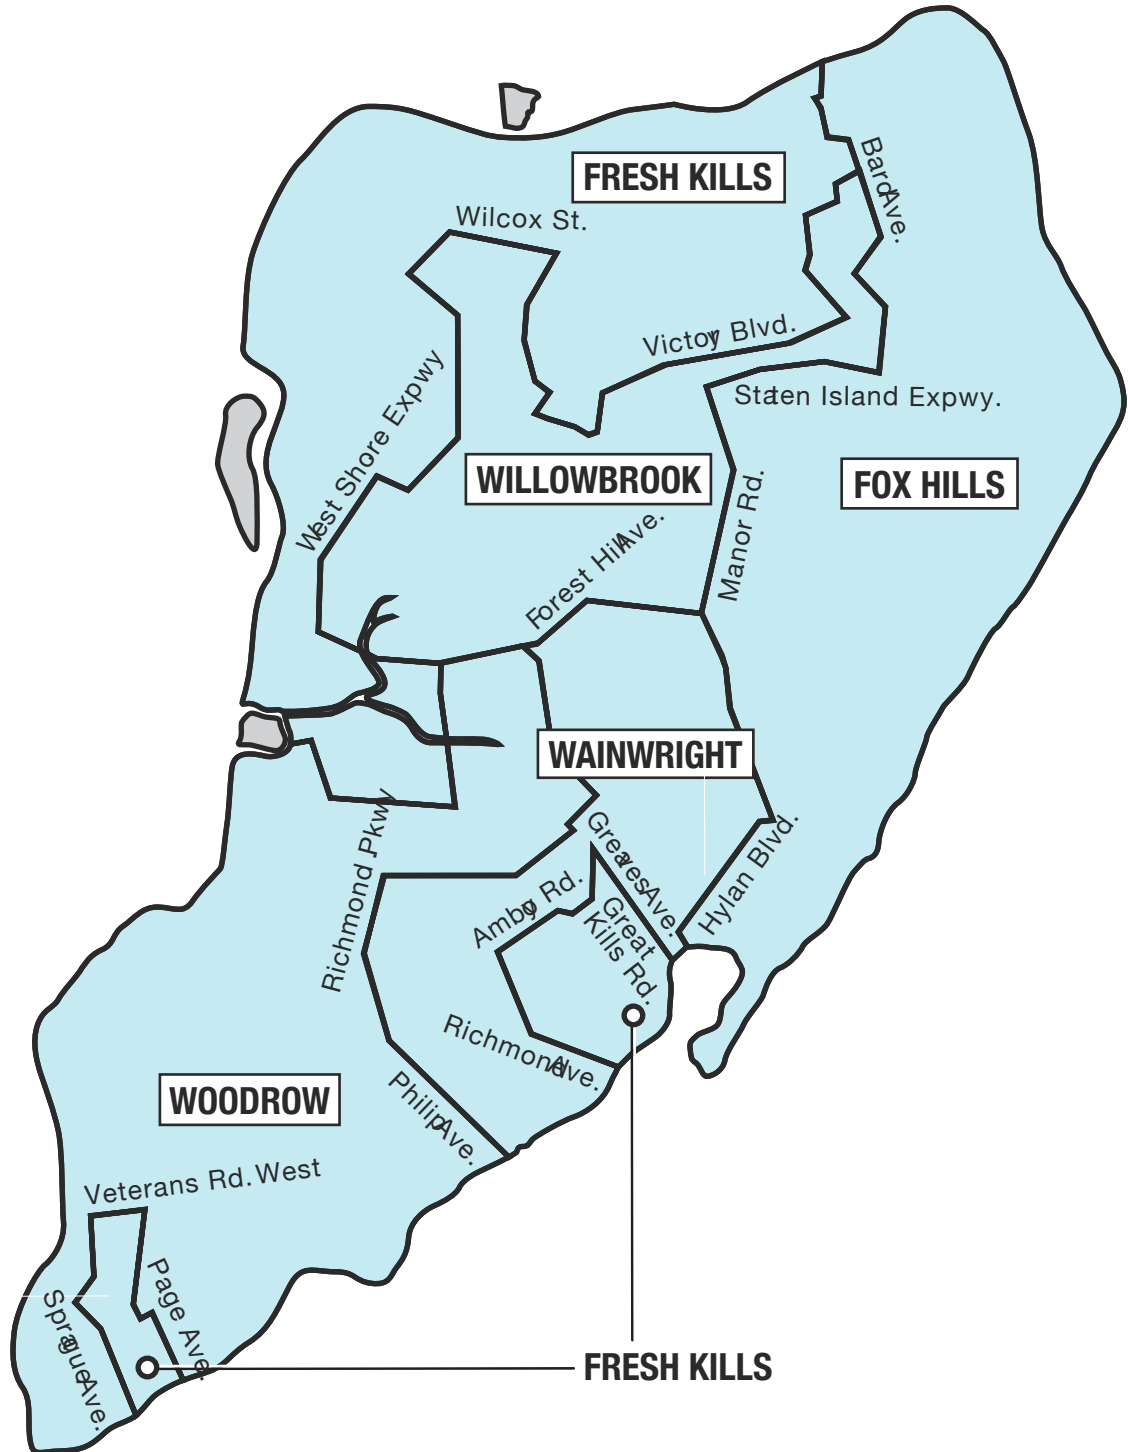

Certain northern portions of the Northeast Bronx network may be part of the Washington Street network in Westchester.

Brooklyn Map

- 11 a.m. - 3 p.m. (11:00 - 15:00)
- 2 p.m. - 6 p.m. (14:00 - 18:00)
- 4 p.m. - 8 p.m. (16:00 - 20:00)
- 7 p.m. - 11 p.m. (19:00 - 23:00)

Note: All boundaries are approximate.

Manhattan (South) Map

- 11 a.m. - 3 p.m. (11:00 - 15:00)
- 2 p.m. - 6 p.m. (14:00 - 18:00)
- 4 p.m. - 8 p.m. (16:00 - 20:00)
- 7 p.m. - 11 p.m. (19:00 - 23:00)

Notes: All boundaries are approximate

Queens Map

- 11 a.m. - 3 p.m. (11:00 - 15:00)
- 2 p.m. - 6 p.m. (14:00 - 18:00)
- 4 p.m. - 8 p.m. (16:00 - 20:00)
- 7 p.m. - 11 p.m. (19:00 - 23:00)

Notes: All boundaries are approximate

Far Rockaway is not part of the Con Edison service territory. This area is serviced by PSEG Long Island/LIPA.

Staten Island Map

- 11 a.m. - 3 p.m. (11:00 - 15:00)
- 2 p.m. - 6 p.m. (14:00 - 18:00)
- 4 p.m. - 8 p.m. (16:00 - 20:00)
- 7 p.m. - 11 p.m. (19:00 - 23:00)

Notes: All boundaries are approximate

Westchester Map