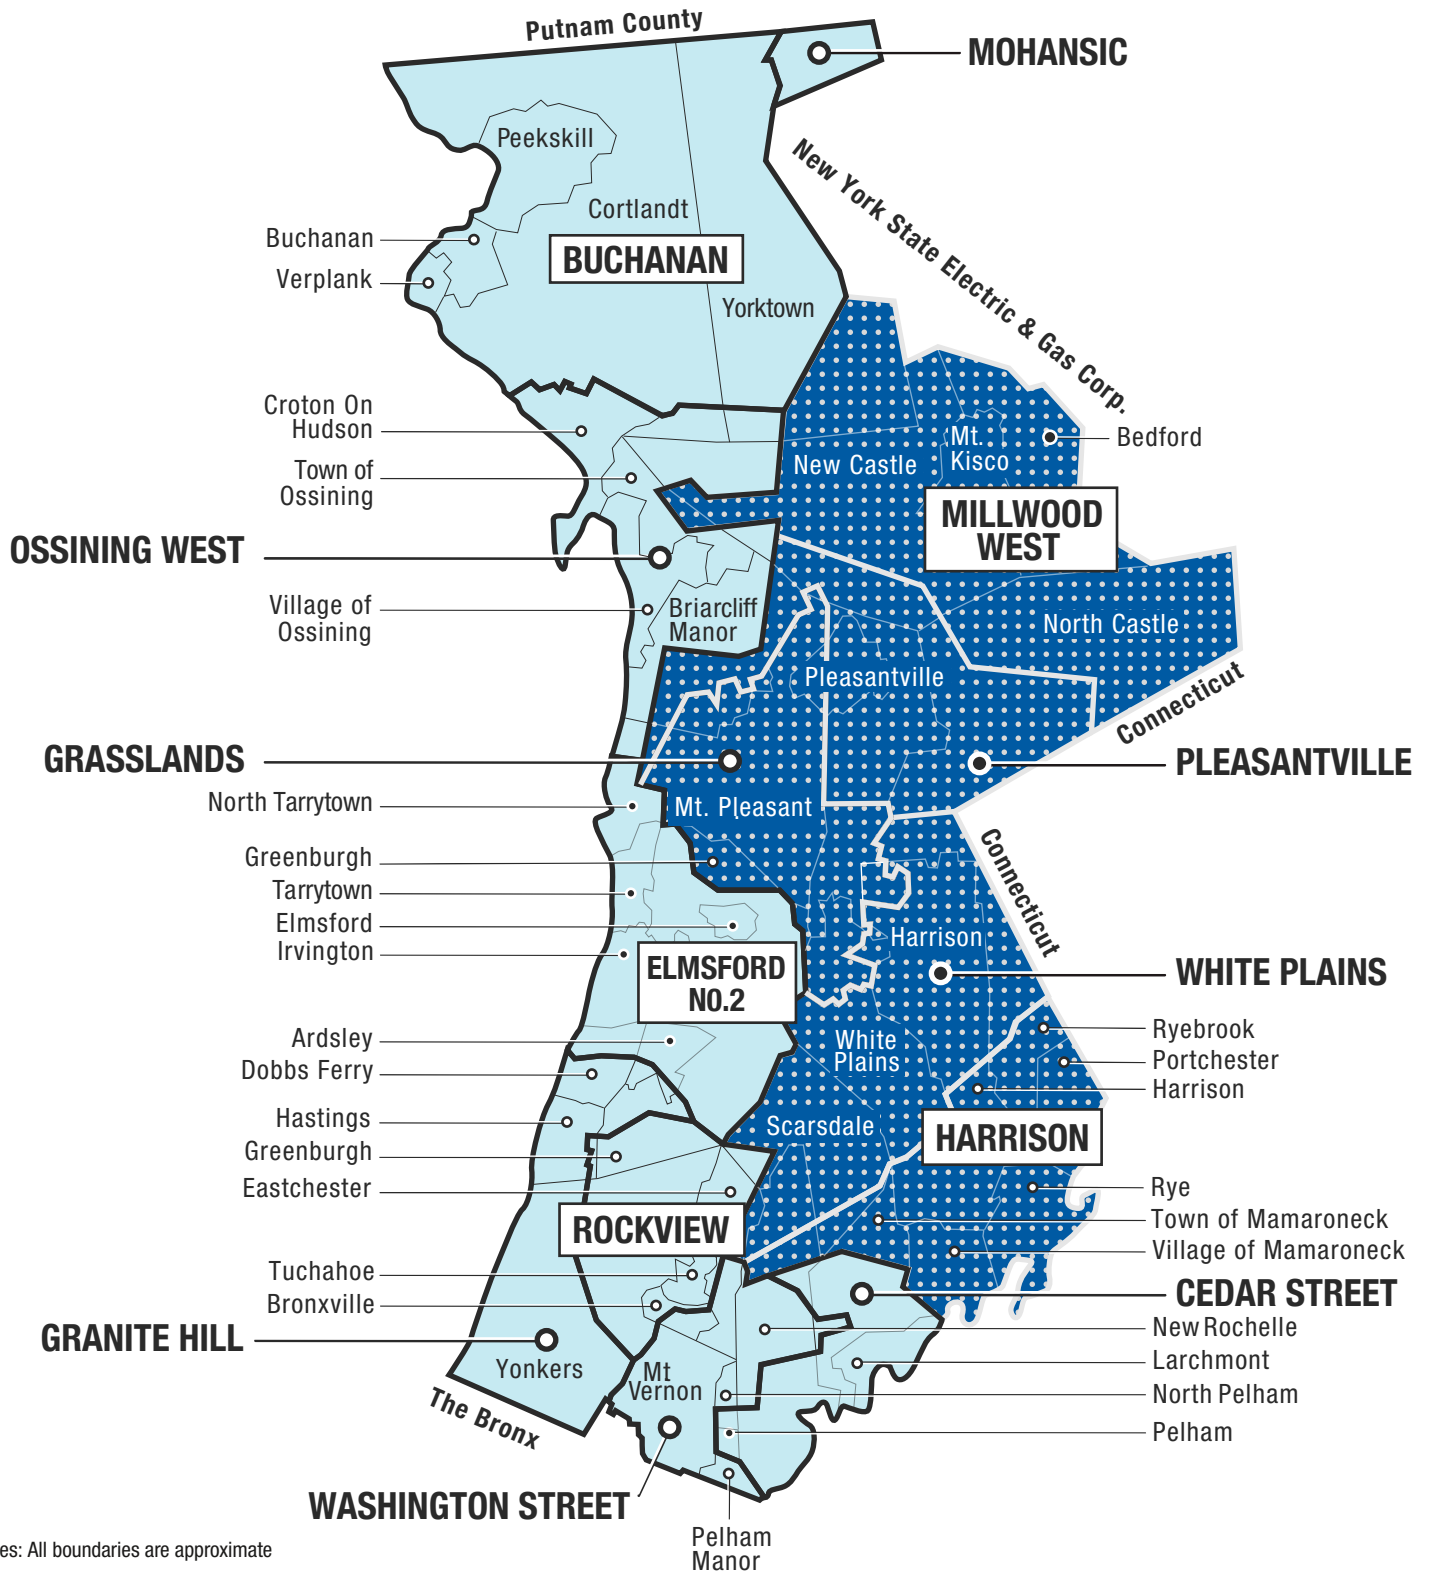

Westchester Map

- 11 a.m. - 3 p.m. (11:00 - 15:00)
- 2 p.m. - 6 p.m. (14:00 - 18:00)
- 4 p.m. - 8 p.m. (16:00 - 20:00)
- 7 p.m. - 11 p.m. (19:00 - 23:00)

Notes: All boundaries are approximate