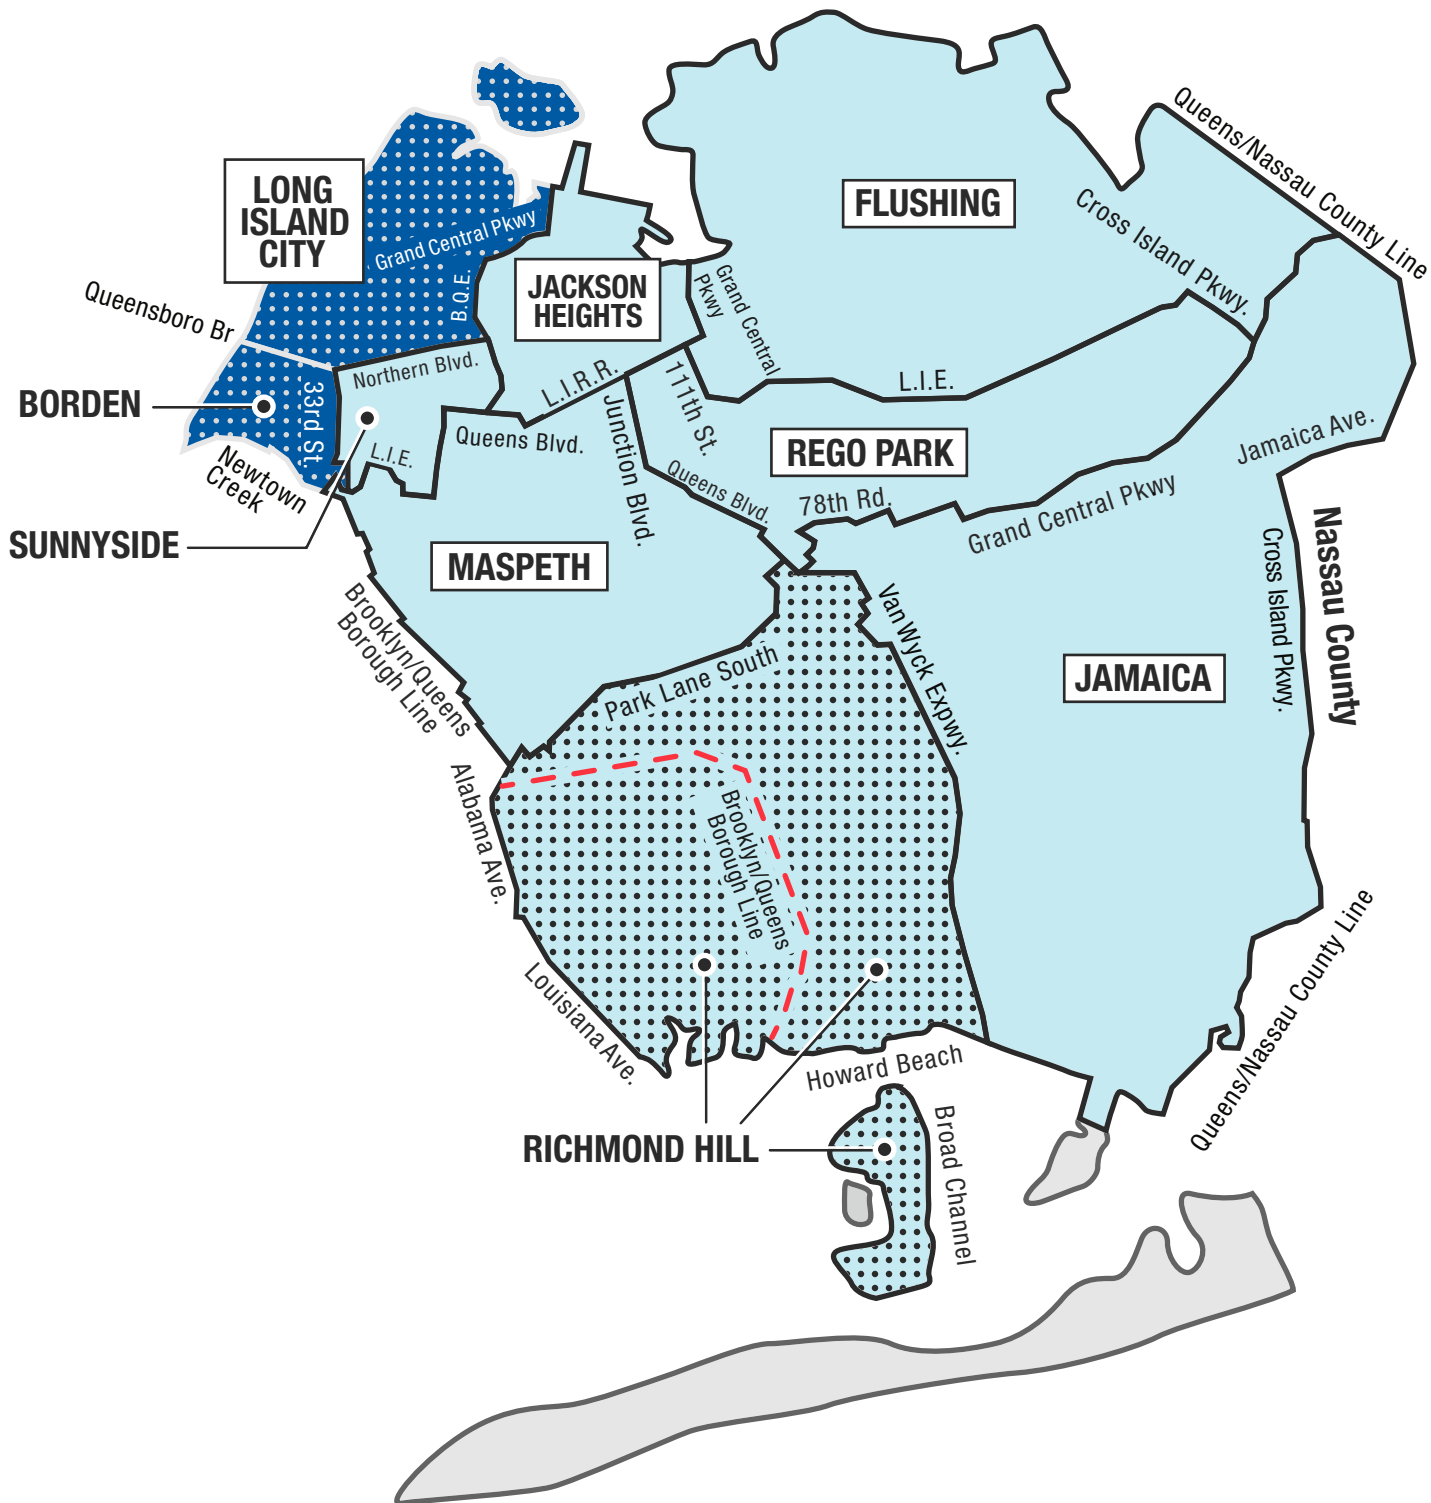

Certain northern portions of the Northeast Bronx network may be part of the Washington Street network in Westchester.

Brooklyn Map

- 11 a.m. - 3 p.m. (11:00 - 15:00)
- 2 p.m. - 6 p.m. (14:00 - 18:00)
- 4 p.m. - 8 p.m. (16:00 - 20:00)
- 7 p.m. - 11 p.m. (19:00 - 23:00)

Notes: All boundaries are approximate.

Part of northeast Brooklyn is in the Richmond Hill network, which is displayed on the Queens map.

Manhattan (North) Map

- 11 a.m. - 3 p.m. (11:00 - 15:00)
- 2 p.m. - 6 p.m. (14:00 - 18:00)
- 4 p.m. - 8 p.m. (16:00 - 20:00)
- 7 p.m. - 11 p.m. (19:00 - 23:00)

Note: All boundaries are approximate.

Manhattan (South) Map

- 11 a.m. - 3 p.m. (11:00 - 15:00)
- 2 p.m. - 6 p.m. (14:00 - 18:00)
- 4 p.m. - 8 p.m. (16:00 - 20:00)
- 7 p.m. - 11 p.m. (19:00 - 23:00)

Notes: All boundaries are approximate

Queens Map

- 11 a.m. - 3 p.m. (11:00 - 15:00)
- 2 p.m. - 6 p.m. (14:00 - 18:00)
- 4 p.m. - 8 p.m. (16:00 - 20:00)
- 7 p.m. - 11 p.m. (19:00 - 23:00)

Notes: All boundaries are approximate

Far Rockaway is not part of the Con Edison service territory. This area is serviced by PSEG Long Island/LIPA.