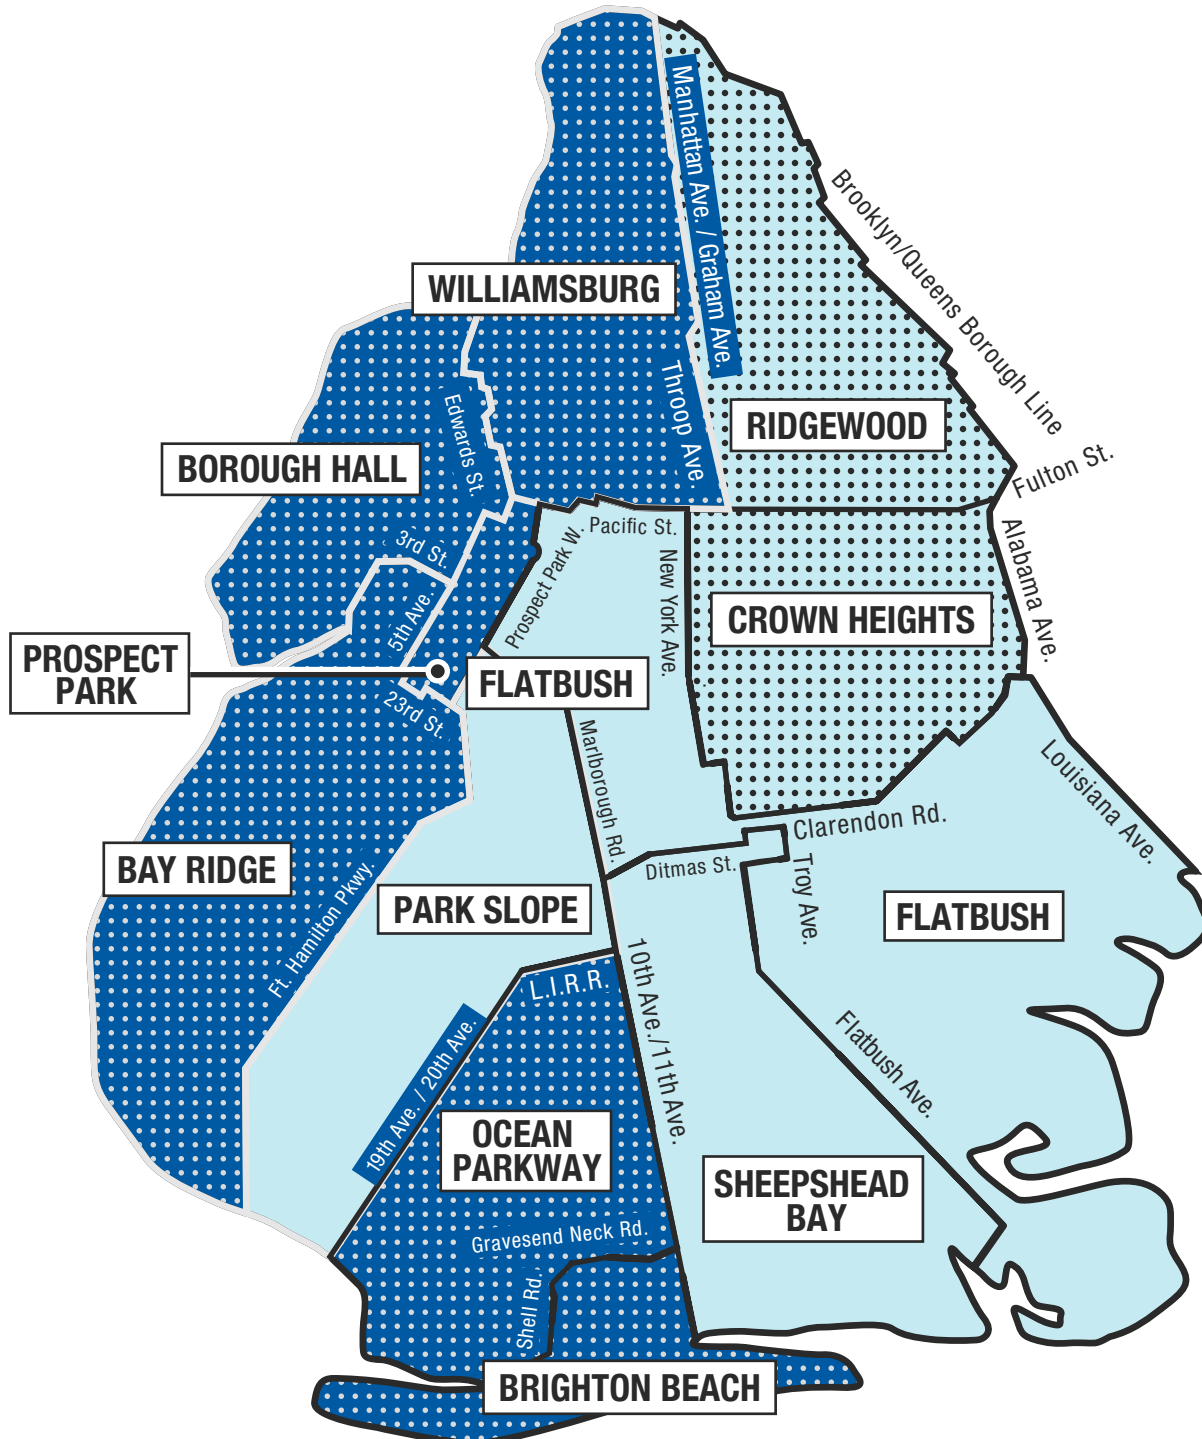

Table 5: Networks with the 6 Hour CSRP Response Period

Borough	Network	Event Call Window
Manhattan	BEEKMAN	2:00 PM – 6:00 PM
Manhattan	BOWLING GREEN	11:00 AM – 3:00 PM
Manhattan	CITY HALL	2:00 PM – 6:00 PM
Brooklyn	FLATBUSH	4:00 PM – 8:00 PM
Manhattan	GREELEY SQUARE	11:00 AM – 3:00 PM
Manhattan	HERALD SQUARE	11:00 AM – 3:00 PM
Manhattan	HUNTER	11:00 AM – 3:00 PM
Queens	JACKSON HEIGHTS	4:00 PM – 8:00 PM
Queens	JAMAICA	4:00 PM – 8:00 PM
Manhattan	LENOX HILL	2:00 PM – 6:00 PM
Queens	LONG ISLAND CITY	2:00 PM – 6:00 PM
Manhattan	MIDTOWN WEST	2:00 PM – 6:00 PM
Manhattan	PARK PLACE	11:00 AM – 3:00 PM
Manhattan	PLAZA	11:00 AM – 3:00 PM
Queens	REGO PARK	4:00 PM – 8:00 PM
Bronx	SOUTHEAST BRONX	4:00 PM – 8:00 PM
Manhattan	SUTTON	11:00 AM – 3:00 PM
Manhattan	TURTLE BAY	11:00 AM – 3:00 PM

Bronx Map

- 11 a.m. - 3 p.m. (11:00 - 15:00)
- 2 p.m. - 6 p.m. (14:00 - 18:00)
- 4 p.m. - 8 p.m. (16:00 - 20:00)
- 7 p.m. - 11 p.m. (19:00 - 23:00)

Notes: All boundaries are approximate.

Certain northern portions of Riverdale may be part of the Granite Hill network in Westchester.

Certain northern portions of the Northeast Bronx network may be part of the Washington Street network in Westchester.

Brooklyn Map

- 11 a.m. - 3 p.m. (11:00 - 15:00)
- 2 p.m. - 6 p.m. (14:00 - 18:00)
- 4 p.m. - 8 p.m. (16:00 - 20:00)
- 7 p.m. - 11 p.m. (19:00 - 23:00)

Notes: All boundaries are approximate.

Part of northeast Brooklyn is in the Richmond Hill network, which is displayed on the Queens map.

Manhattan (North) Map

- 11 a.m. - 3 p.m. (11:00 - 15:00)
- 2 p.m. - 6 p.m. (14:00 - 18:00)
- 4 p.m. - 8 p.m. (16:00 - 20:00)
- 7 p.m. - 11 p.m. (19:00 - 23:00)