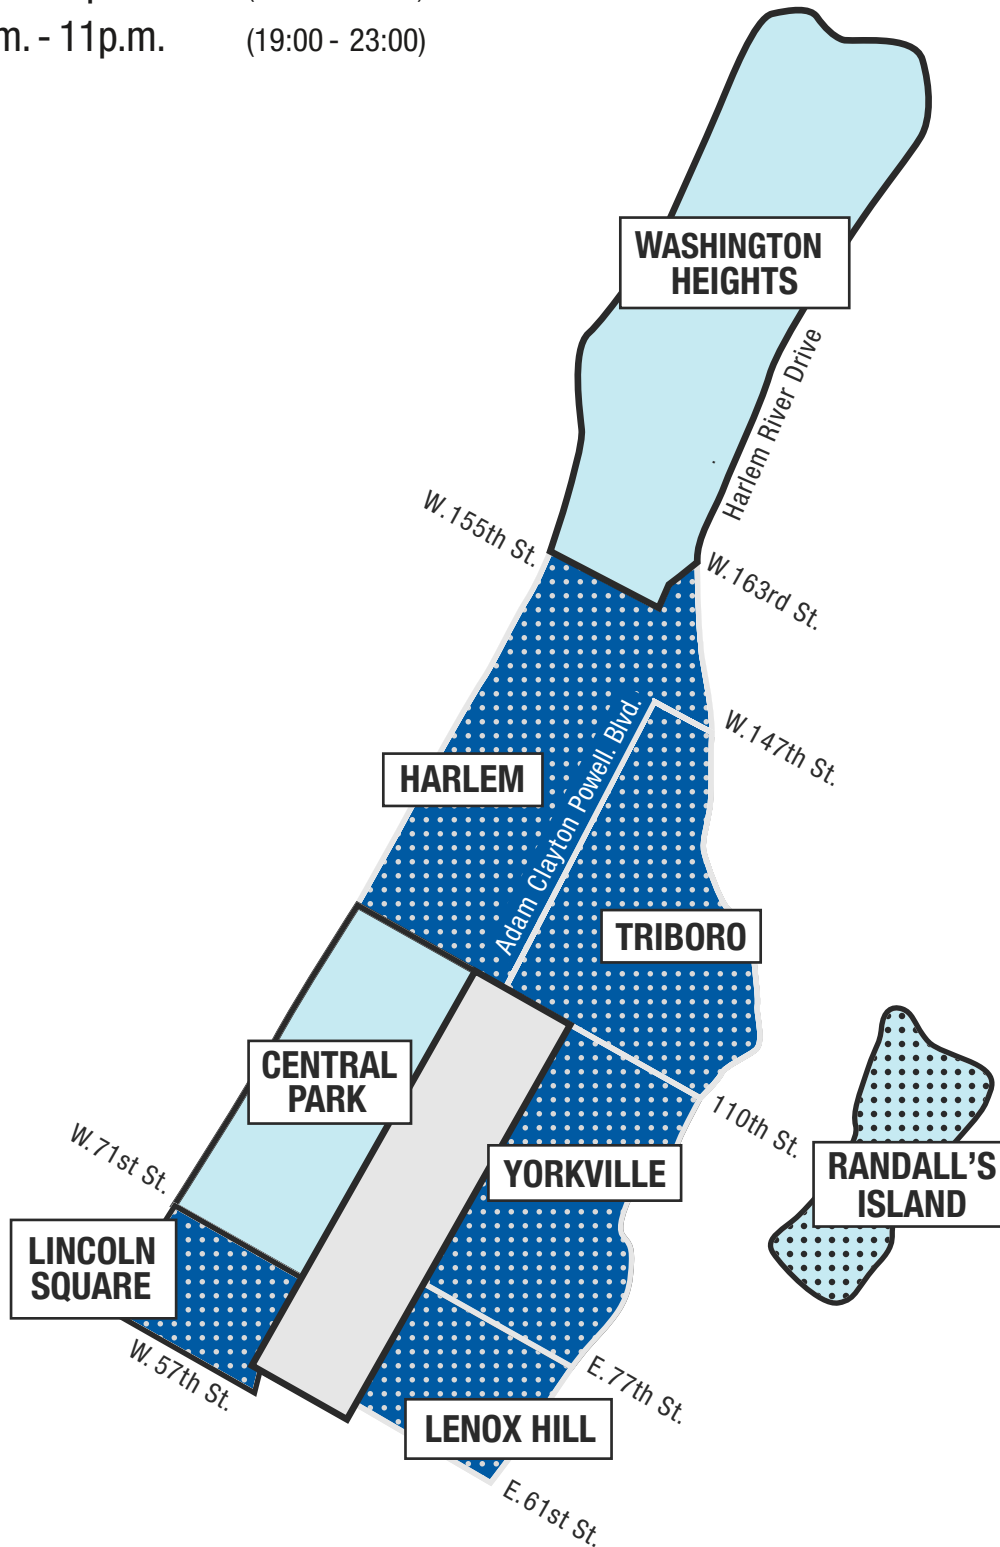

Bronx Map

- 11 a.m. - 3 p.m. (11:00 - 15:00)
- 2 p.m. - 6 p.m. (14:00 - 18:00)
- 4 p.m. - 8 p.m. (16:00 - 20:00)
- 7 p.m. - 11 p.m. (19:00 - 23:00)

Notes: All boundaries are approximate.

Certain northern portions of Riverdale may be part of the Granite Hill network in Westchester.

Certain northern portions of the Northeast Bronx network may be part of the Washington Street network in Westchester.

Brooklyn Map

- 11 a.m. - 3 p.m. (11:00 - 15:00)
- 2 p.m. - 6 p.m. (14:00 - 18:00)
- 4 p.m. - 8 p.m. (16:00 - 20:00)
- 7 p.m. - 11 p.m. (19:00 - 23:00)

Notes: All boundaries are approximate.

Part of northeast Brooklyn is in the Richmond Hill network, which is displayed on the Queens map.

Manhattan (North) Map

- 11 a.m. - 3 p.m. (11:00 - 15:00)
- 2 p.m. - 6 p.m. (14:00 - 18:00)
- 4 p.m. - 8 p.m. (16:00 - 20:00)
- 7 p.m. - 11 p.m. (19:00 - 23:00)

Note: All boundaries are approximate.

Manhattan (South) Map

- 11 a.m. - 3 p.m. (11:00 - 15:00)
- 2 p.m. - 6 p.m. (14:00 - 18:00)
- 4 p.m. - 8 p.m. (16:00 - 20:00)
- 7 p.m. - 11 p.m. (19:00 - 23:00)

Notes: All boundaries are approximate