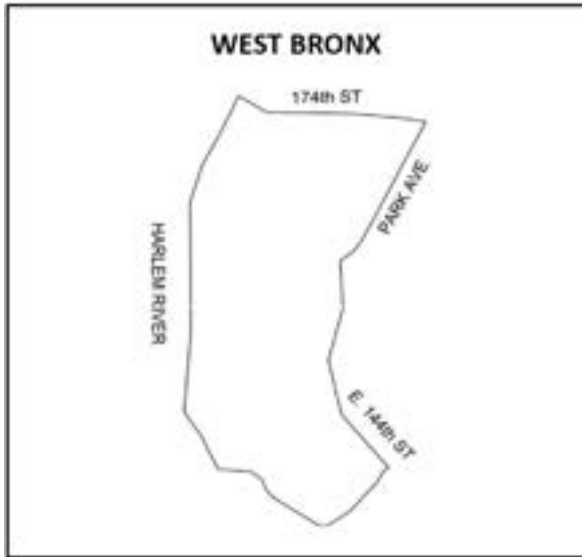

Distribution Load Relief Program (2 Hour or Less Notification Program)
Maps of Tier 2 Networks for 2024

Bronx Networks (continued)