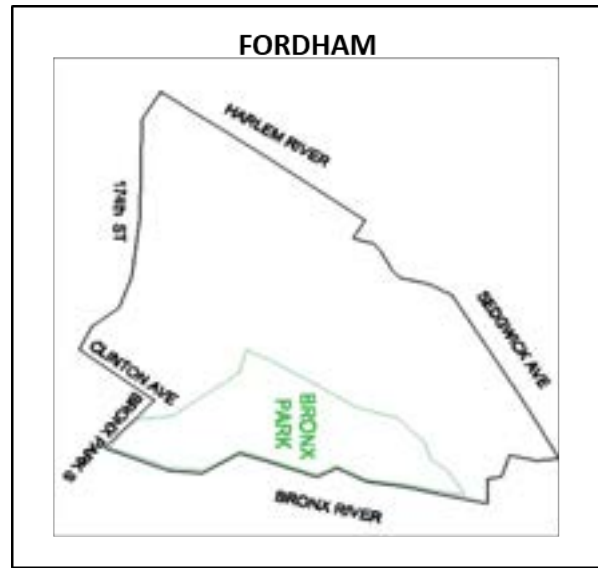

2024 DLRP Tier 2 Networks
Central Bronx
Fordham
Jackson Heights
Jamaica
Northeast Bronx
Ridgewood
Riverdale
Southeast Bronx
West Bronx
Williamsburg

Distribution Load Relief Program (2 Hour or Less Notification Program)
Maps of Tier 2 Networks for 2024

Brooklyn Networks

Westchester Network

Distribution Load Relief Program (2 Hour or Less Notification Program)
Maps of Tier 2 Networks for 2024

Bronx Networks

Distribution Load Relief Program (2 Hour or Less Notification Program)
Maps of Tier 2 Networks for 2024

Bronx Networks (continued)

Queens Network