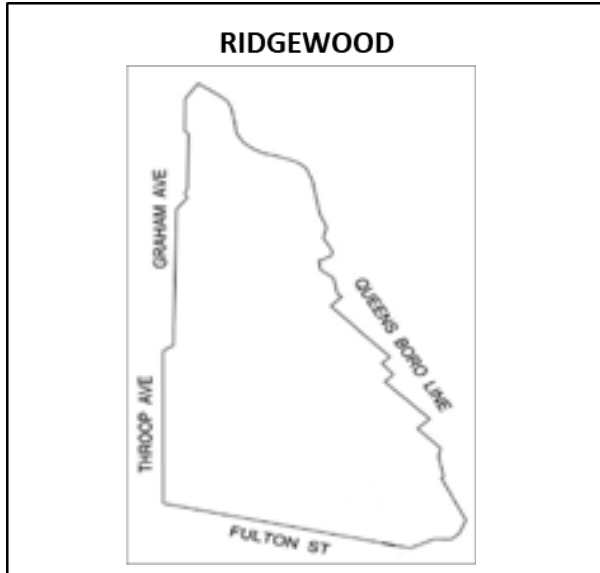

Distribution Load Relief Program (2 Hour or Less Notification Program)
Maps of Tier 2 Networks for 2024

Brooklyn Networks