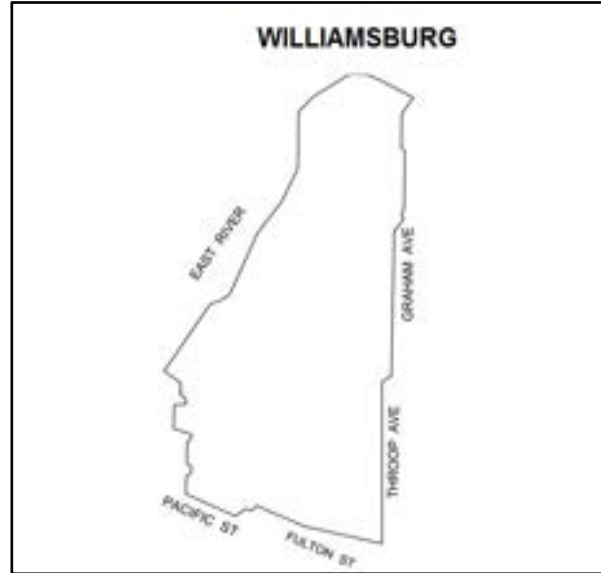

Distribution Load Relief Program (2 Hour or Less Notification Program)
Maps of Tier 2 Networks for 2024

Brooklyn Networks