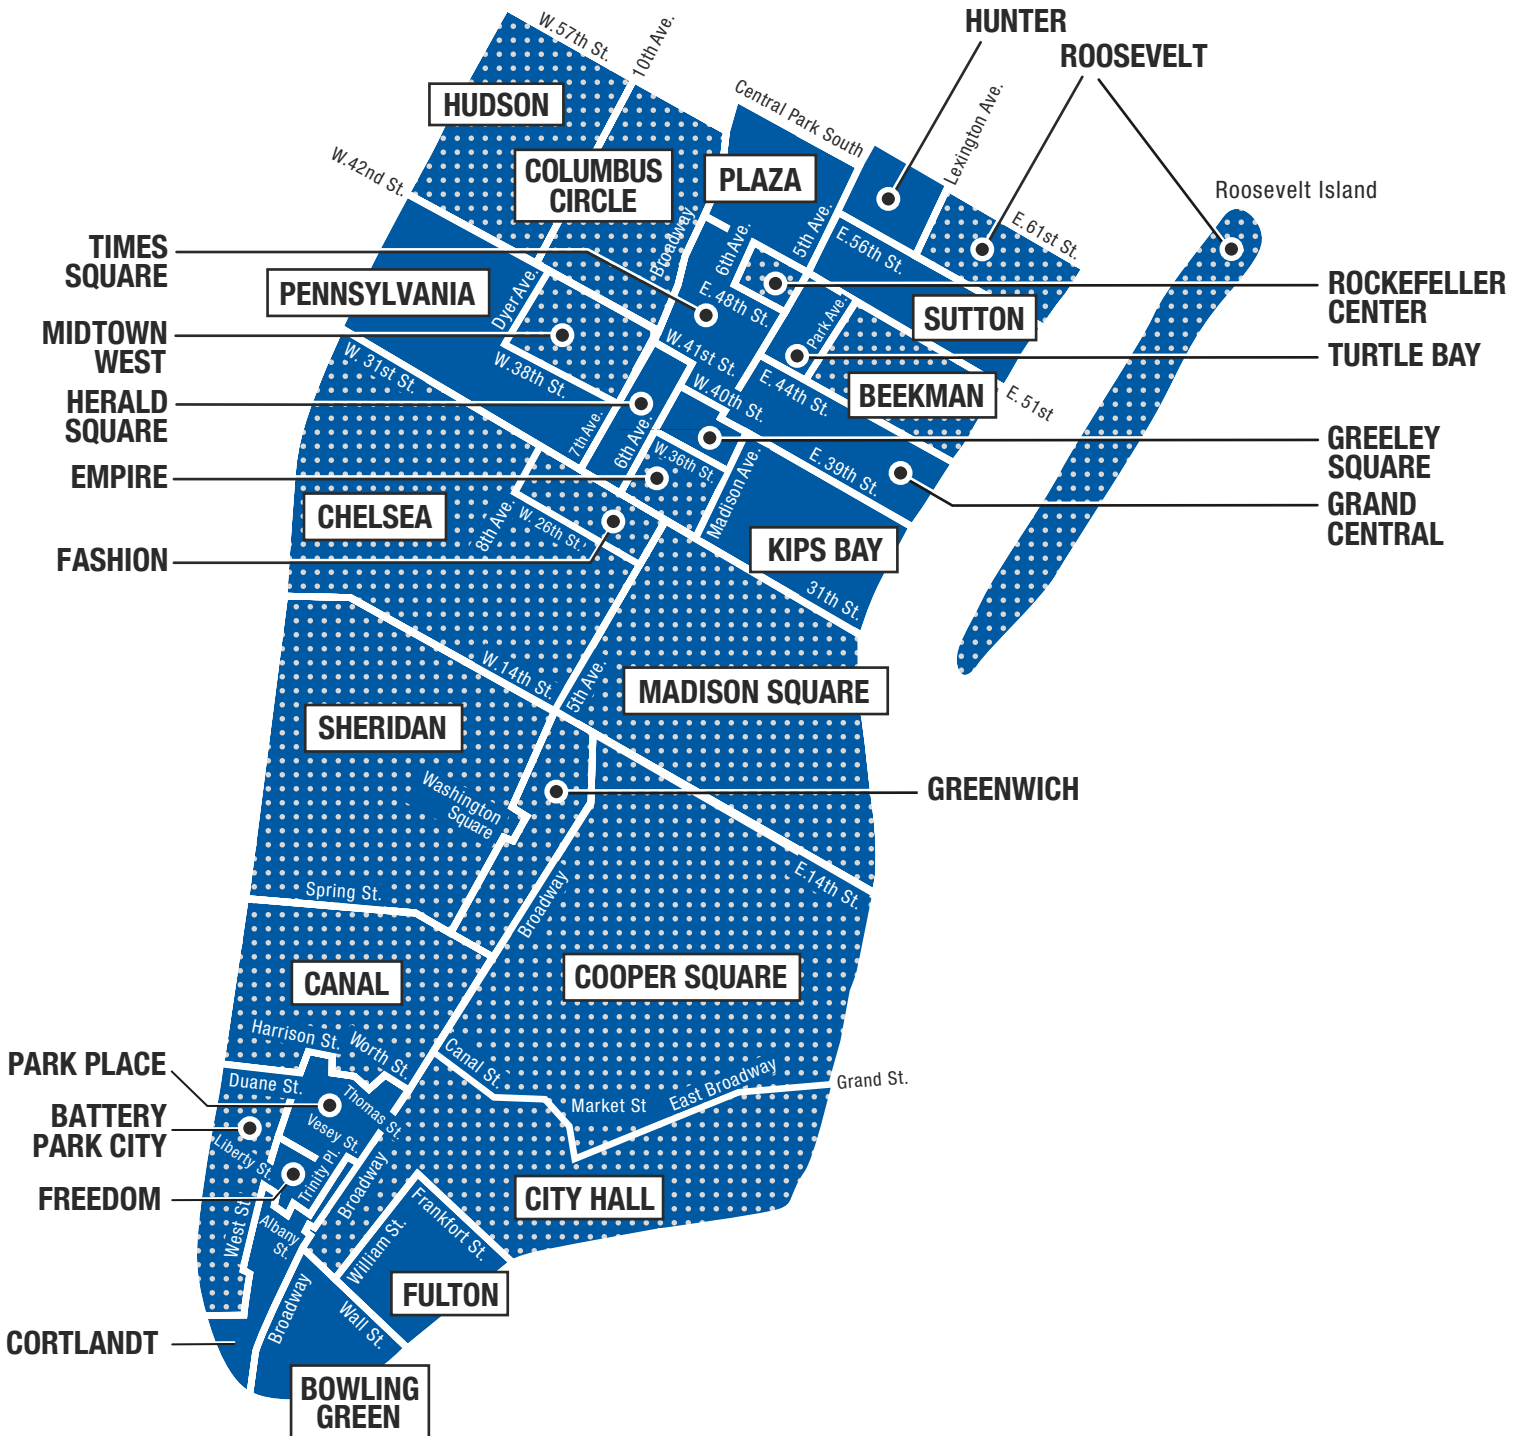

Certain northern portions of the Northeast Bronx network may be part of the Washington Street network in Westchester.

Brooklyn Map

- 11 a.m. - 3 p.m. (11:00 - 15:00)
- 2 p.m. - 6 p.m. (14:00 - 18:00)
- 4 p.m. - 8 p.m. (16:00 - 20:00)
- 7 p.m. - 11 p.m. (19:00 - 23:00)

Notes: All boundaries are approximate.

Part of northeast Brooklyn is in the Richmond Hill network, which is displayed on the Queens map.

Manhattan (North) Map

- 11 a.m. - 3 p.m. (11:00 - 15:00)
- 2 p.m. - 6 p.m. (14:00 - 18:00)
- 4 p.m. - 8 p.m. (16:00 - 20:00)
- 7 p.m. - 11 p.m. (19:00 - 23:00)

Note: All boundaries are approximate.

Manhattan (South) Map

- 11 a.m. - 3 p.m. (11:00 - 15:00)
- 2 p.m. - 6 p.m. (14:00 - 18:00)
- 4 p.m. - 8 p.m. (16:00 - 20:00)
- 7 p.m. - 11 p.m. (19:00 - 23:00)

Notes: All boundaries are approximate

Queens Map

- 11 a.m. - 3 p.m. (11:00 - 15:00)
- 2 p.m. - 6 p.m. (14:00 - 18:00)
- 4 p.m. - 8 p.m. (16:00 - 20:00)
- 7 p.m. - 11 p.m. (19:00 - 23:00)

Notes: All boundaries are approximate

Far Rockaway is not part of the Con Edison service territory. This area is serviced by PSEG Long Island/LIPA.